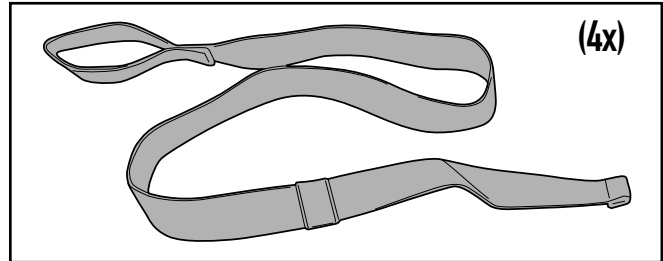

XS313

BORSA DA SELLA - SADDLE BAG - SAC DE SELLE
HECKTASCHE - BOLSA SILLÍN - BOLSA TRASEIRA

MAX VOLUME 20 lt	SIZES 210 → 260 280 300 →	RAIN COVER 	SHOULDER STRAP 	UNIVERSAL
SET TO SAFETY LOCK 	REFLECTIVE PARTS 	INNER POCKET 	FASTENING BELT 	

OK

NO

XS313

BORSA DA SELLA - SADDLE BAG - SAC DE SELLE
HECKTASCHE - BOLSA SILLÍN - BOLSA TRASEIRA