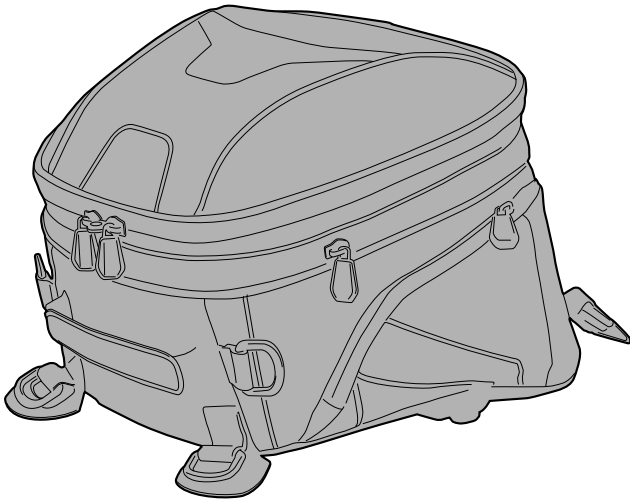

XS313

BORSA DA SELLA - SADDLE BAG - SAC DE SELLE
HECKTASCHE - BOLSA SILLÍN - BOLSA TRASEIRA

MAX VOLUME 20 lt	SIZES 210 → 260 280 300 →	RAIN COVER 	SHOULDER STRAP 	UNIVERSAL
SET TO SAFETY LOCK 	REFLECTIVE PARTS 	INNER POCKET 	FASTENING BELT 	

OK

NO

XS313

BORSA DA SELLA - SADDLE BAG - SAC DE SELLE
HECKTASCHE - BOLSA SILLÍN - BOLSA TRASEIRA