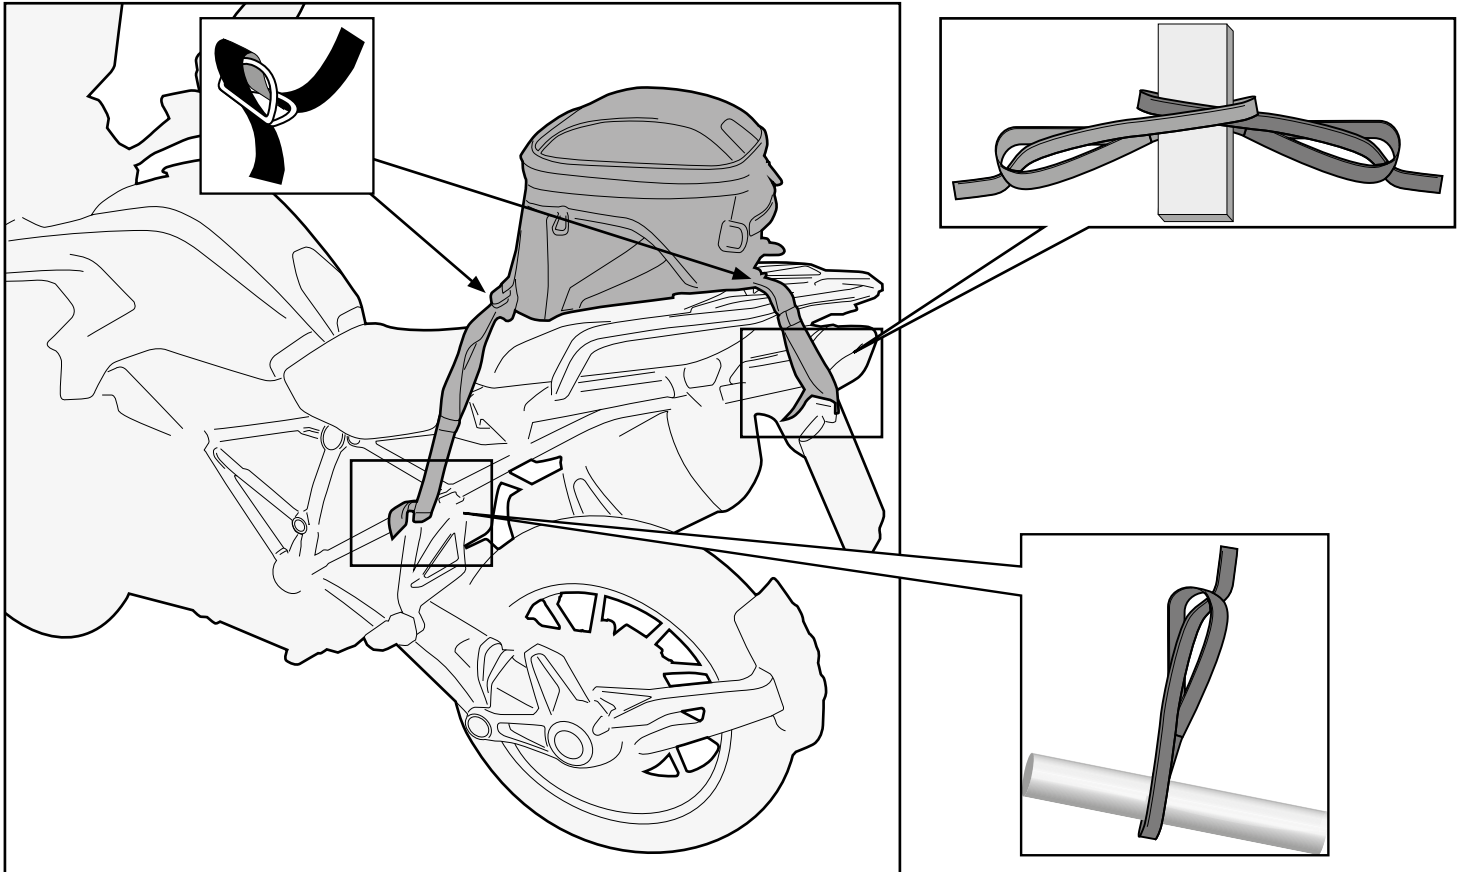

XS313

BORSA DA SELLA - SADDLE BAG - SAC DE SELLE
HECKTASCHE - BOLSA SILLÍN - BOLSA TRASEIRA

MAX VOLUME 20 lt	SIZES 210 → 260 280 300 →	RAIN COVER 	SHOULDER STRAP 	UNIVERSAL
SET TO SAFETY LOCK 	REFLECTIVE PARTS 	INNER POCKET 	FASTENING BELT 	